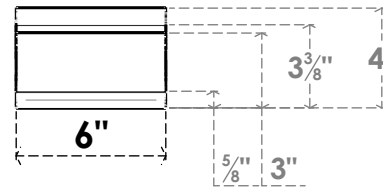

ITEM NUMBER: BRCPC060X36000X04000OLY

6"W X 36"D X 4"H OLYMPIC ARCHITECTURAL GRADE PVC CLOSED KNEE BRACE

SIDE PROFILE

FRONT PROFILE

ISOMETRIC

EKENA MILLWORK
2300 WEST MAIN ST.
CLARKSVILLE, TX 75426
TOLL FREE: 866-607-0453
WWW.EKENAMILLWORK.COM