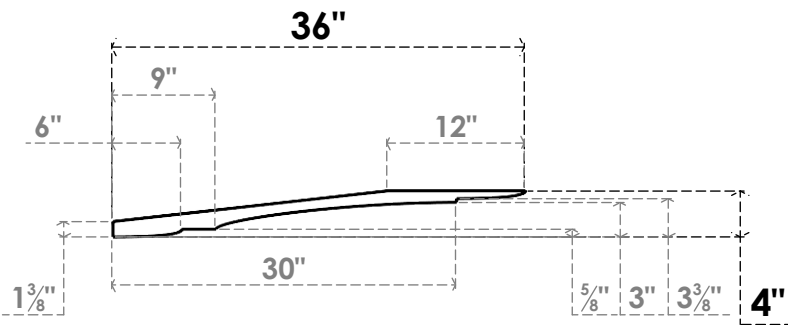

ITEM NUMBER: BRCPC060X36000X04000OLY

6"W X 36"D X 4"H OLYMPIC ARCHITECTURAL GRADE PVC CLOSED KNEE BRACE

SIDE PROFILE

FRONT PROFILE

ISOMETRIC

EKENA MILLWORK
2300 WEST MAIN ST.
CLARKSVILLE, TX 75426
TOLL FREE: 866-607-0453
WWW.EKENAMILLWORK.COM