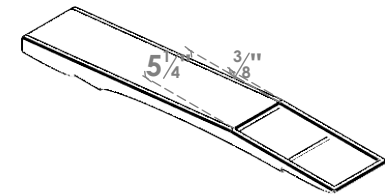

ITEM NUMBER: BRCPC060X36000X04000OLY

6"W X 36"D X 4"H OLYMPIC ARCHITECTURAL GRADE PVC CLOSED KNEE BRACE

SIDE PROFILE

FRONT PROFILE

ISOMETRIC

EKENA MILLWORK
2300 WEST MAIN ST.
CLARKSVILLE, TX 75426
TOLL FREE: 866-607-0453
WWW.EKENAMILLWORK.COM